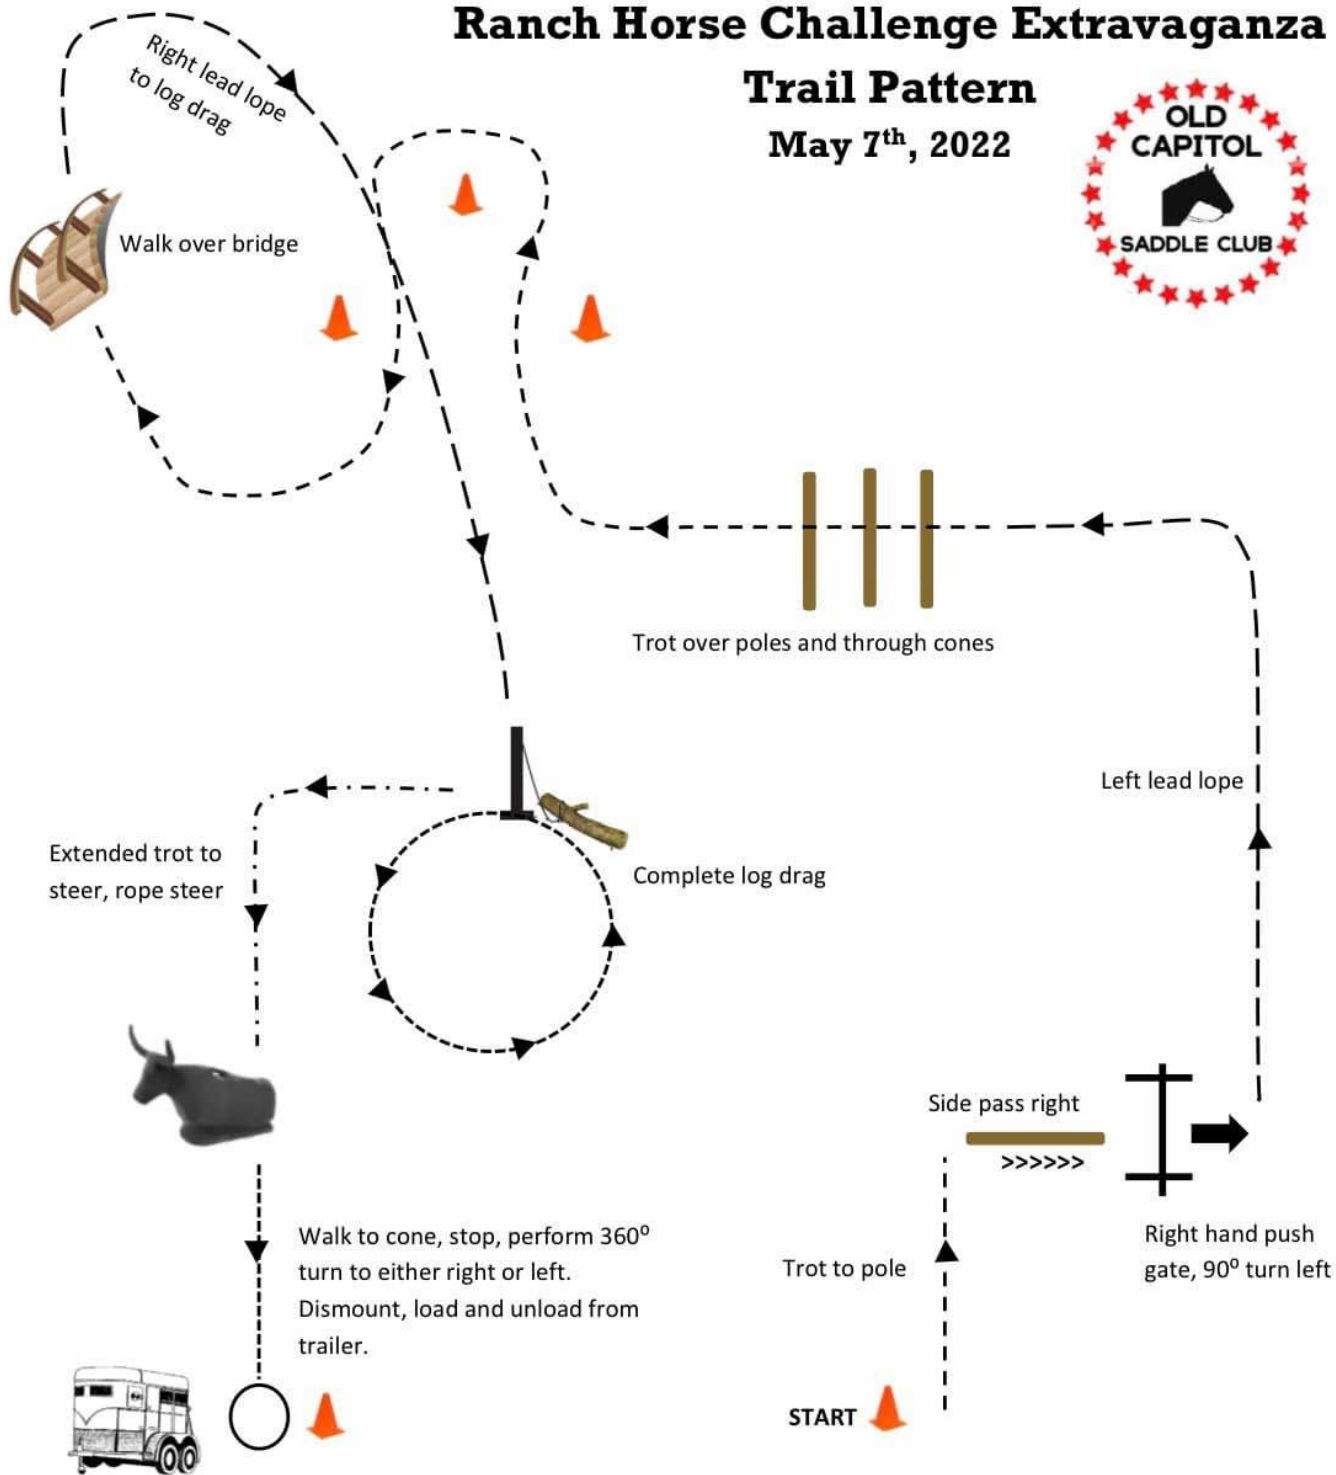

Ranch Horse Challenge Extravaganza

Trail Pattern

May 7th, 2022

1. Start at cone. Trot to pole, side pass right.
2. Right hand push gate. 90° turn to the left.
3. Left lead lope to poles, trot over poles.
4. Continue to trot through the cones to bridge. Walk over bridge.
5. Right lead lope to log drag. Complete log drag.
6. Extended trot to steer, rope steer.
7. Walk to cone. Stop. Perform 360° turn to either right or left.
8. Dismount, load and unload from trailer.

Walk -----
 Trot - - - - -
 Extended Trot
 Lope/Canter - - - - -